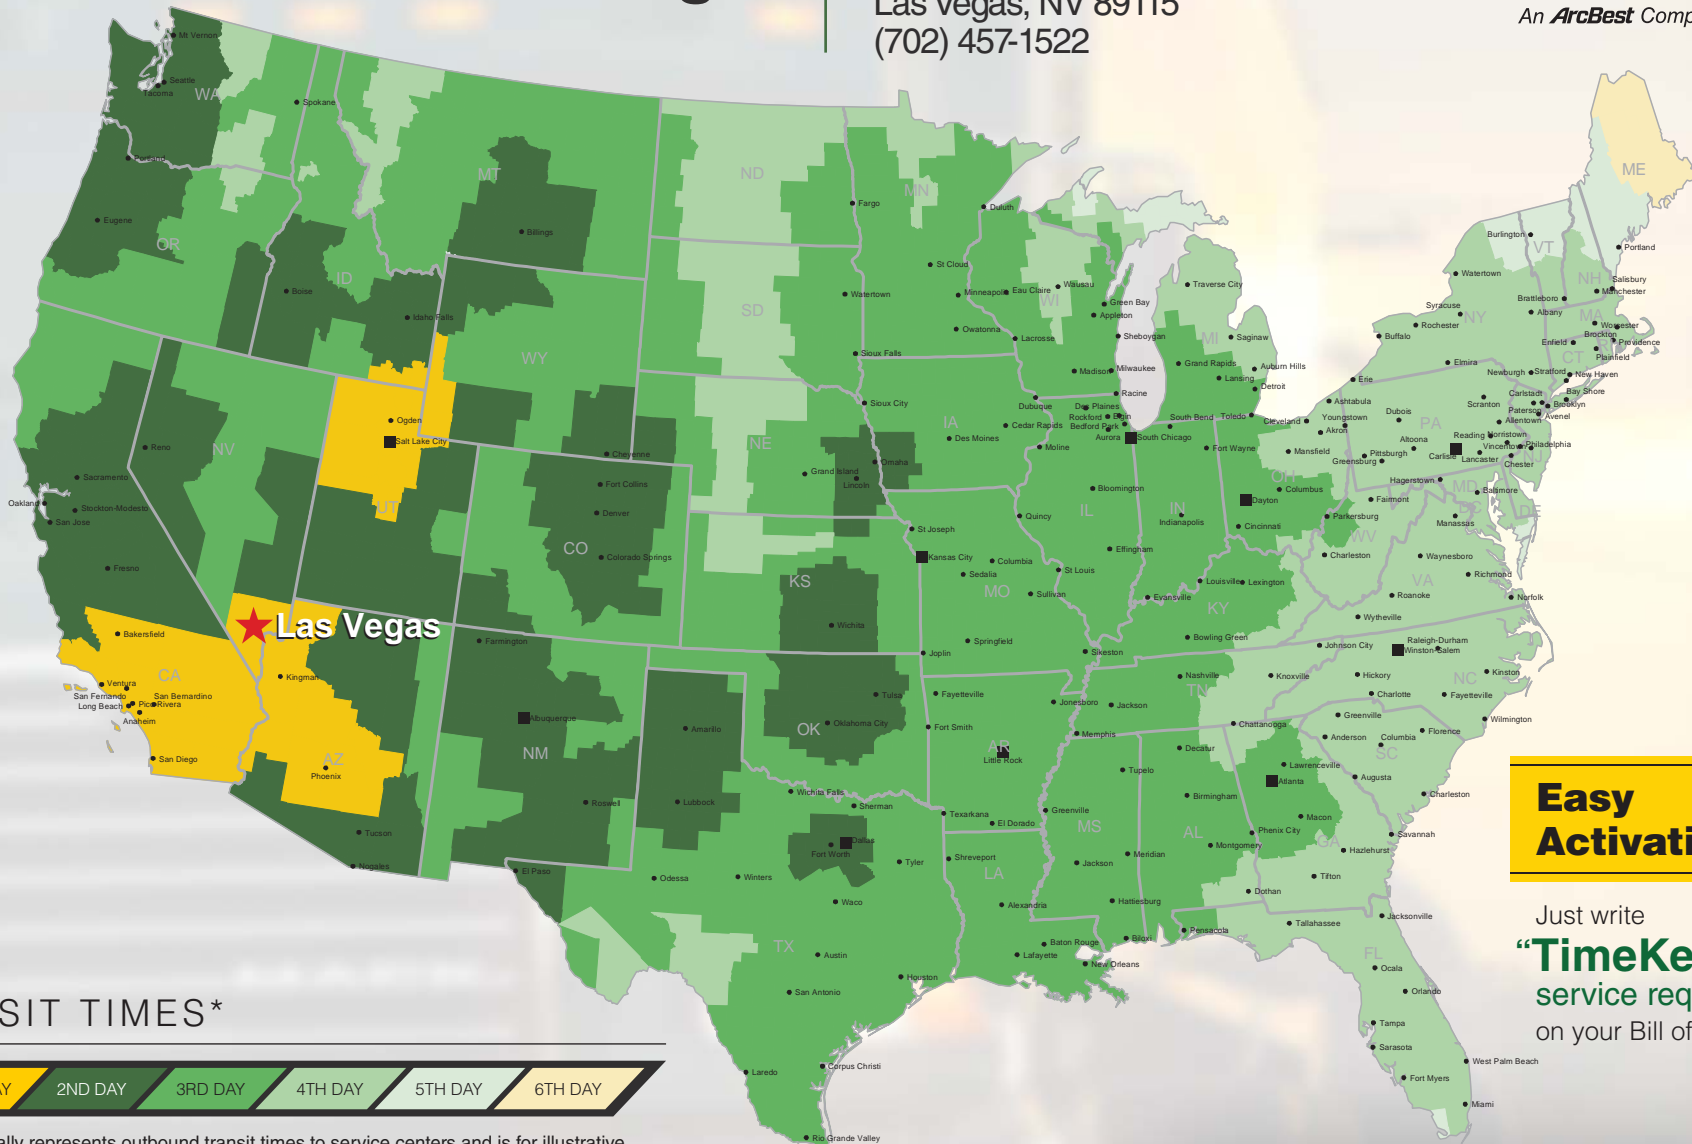

Time Critical and Expedited Service for

Las Vegas

4501 North Lamb
Las Vegas, NV 89115
(702) 457-1522

An ArcBest Company

TRANSIT TIMES*

*Map graphically represents outbound transit times to service centers and is for illustrative purposes only. For a specific transit request, visit abf.com or contact your account manager.

Easy Activation.

Just write
"TimeKeeper service requested"
on your Bill of Lading.

Need it Faster? Call (800) 874-2061